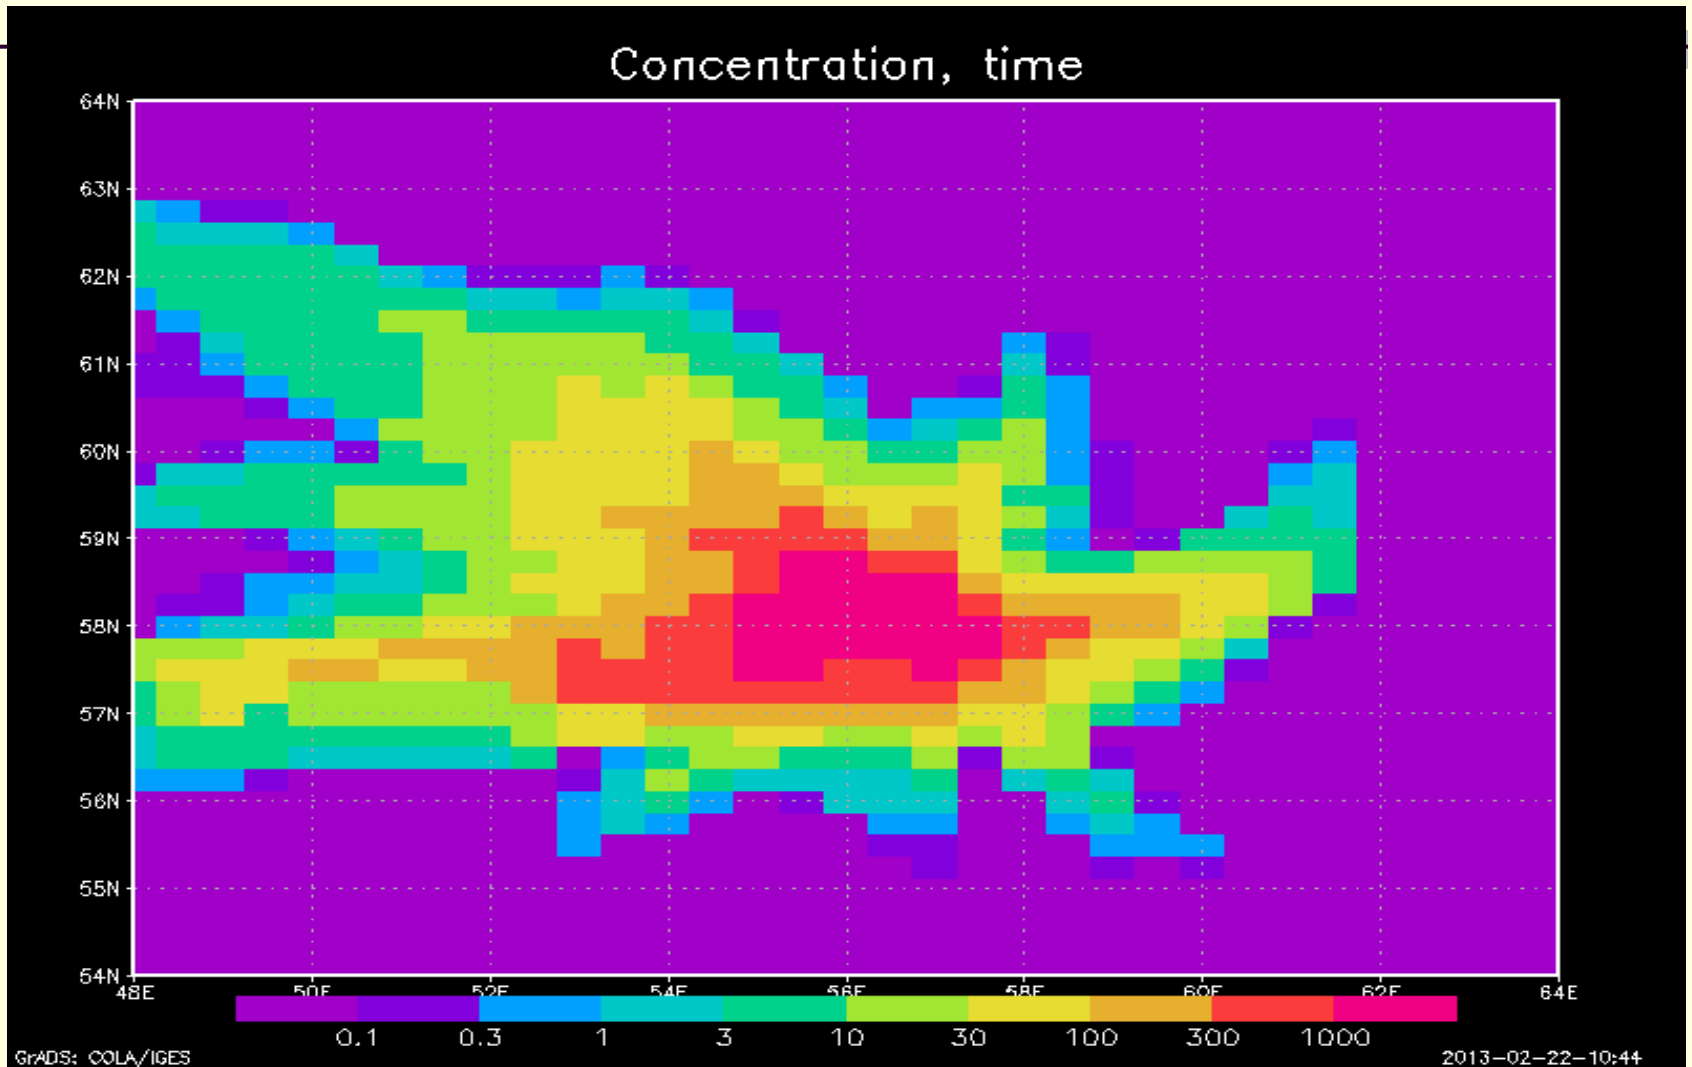

SILAM WINTER SCHOOL

Larisa Novoselova
Maria Remennikova

Perm National Research University

Map of Russia

Perm

Aeropalynology Analyses Places (2010 -2012)

Pollen Grains Ratio

Grossy
plant; 19 %

Arboreal
plant; 81 %

2012

Betula Pollination Dynamics in April

Betula Pollination Dynamics in May

footprint

Do not sneeze, stay healthy!!!