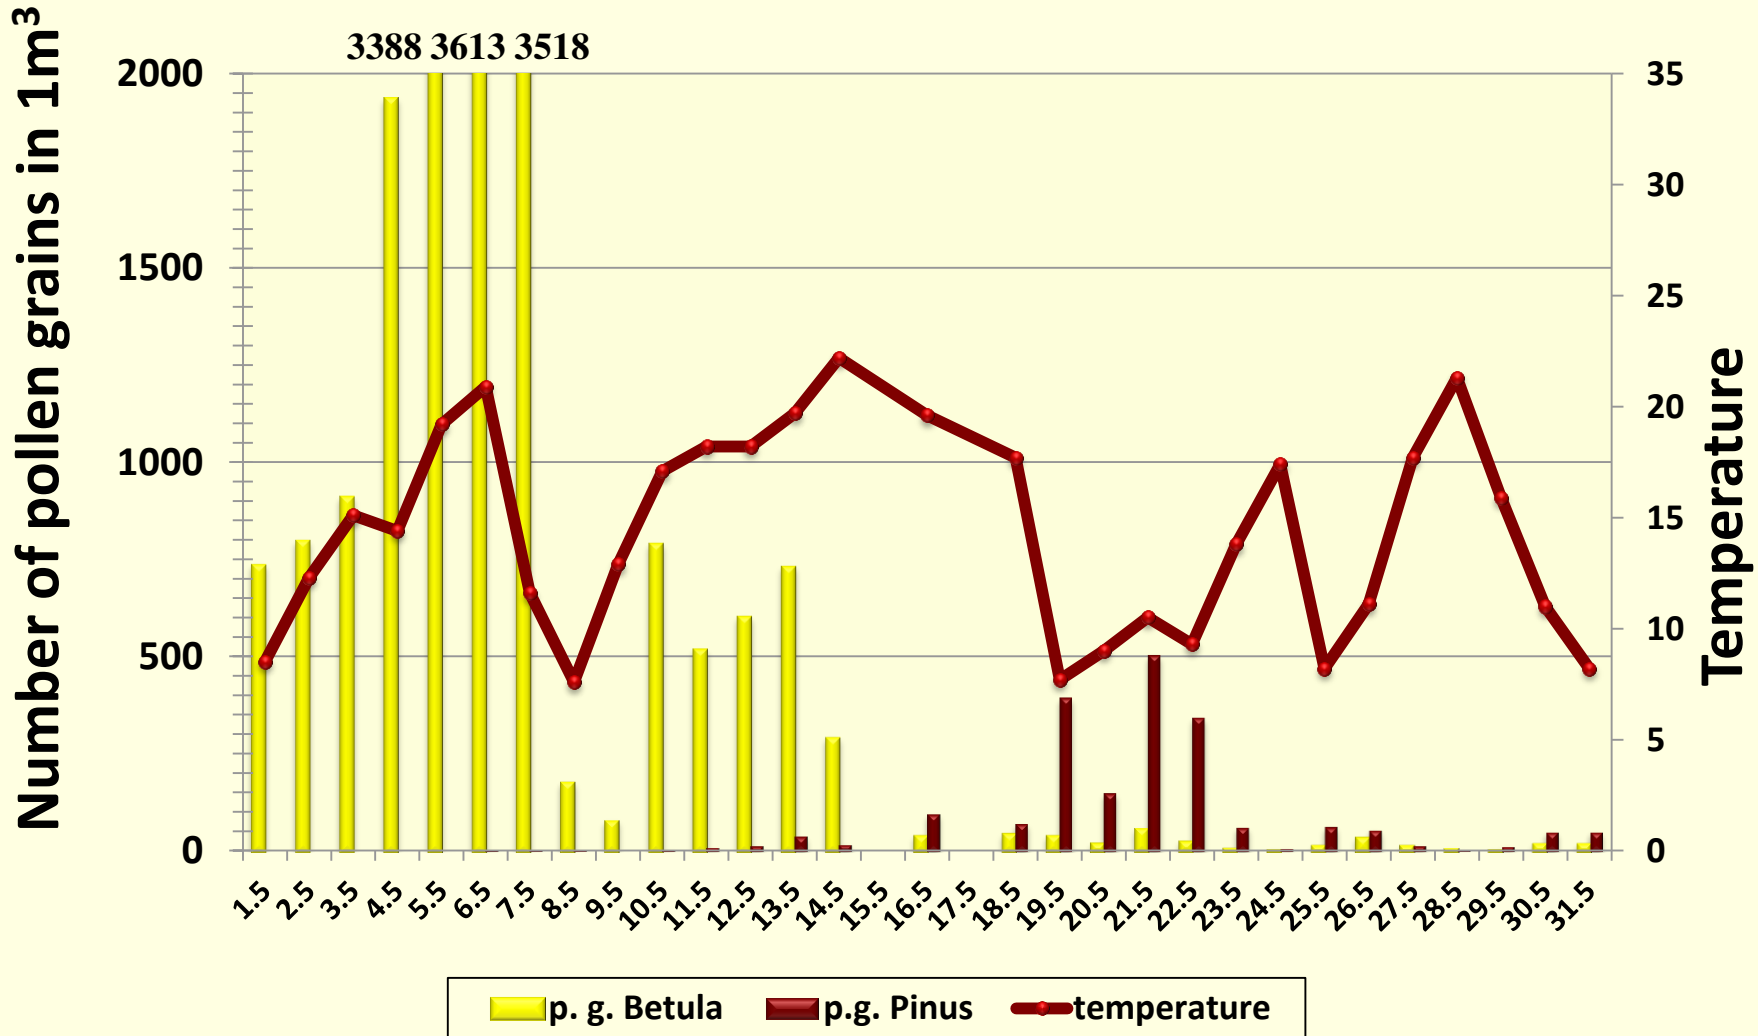

Arboreal
plant; 81 %

2012

Betula Pollination Dynamics in April

Betula Pollination Dynamics in May

footprint

Do not sneeze, stay healthy!!!