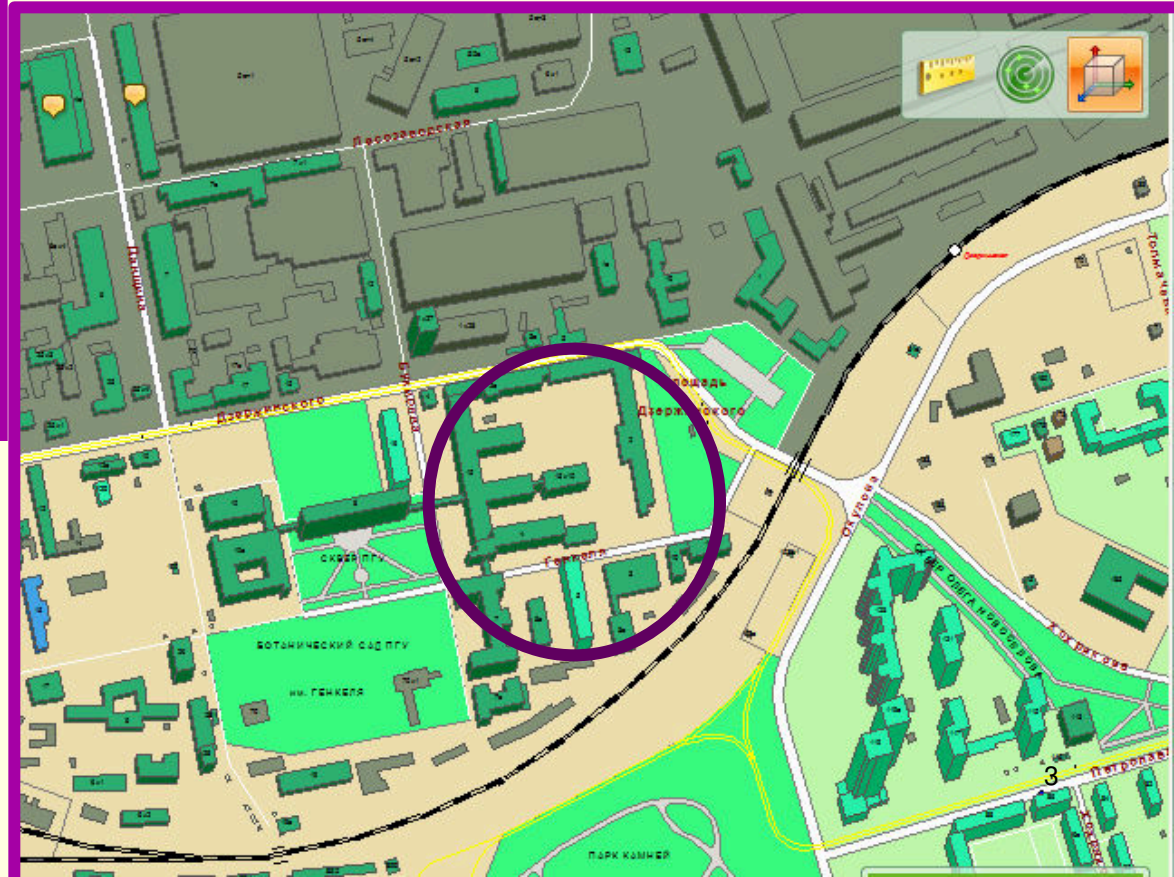

SILAM WINTER SCHOOL

Larisa Novoselova
Maria Remennikova

Perm National Research University

Map of Russia

Perm

Aeropalynology Analyses Places (2010 -2012)

Pollen Grains Ratio

Grossy
plant; 19 %