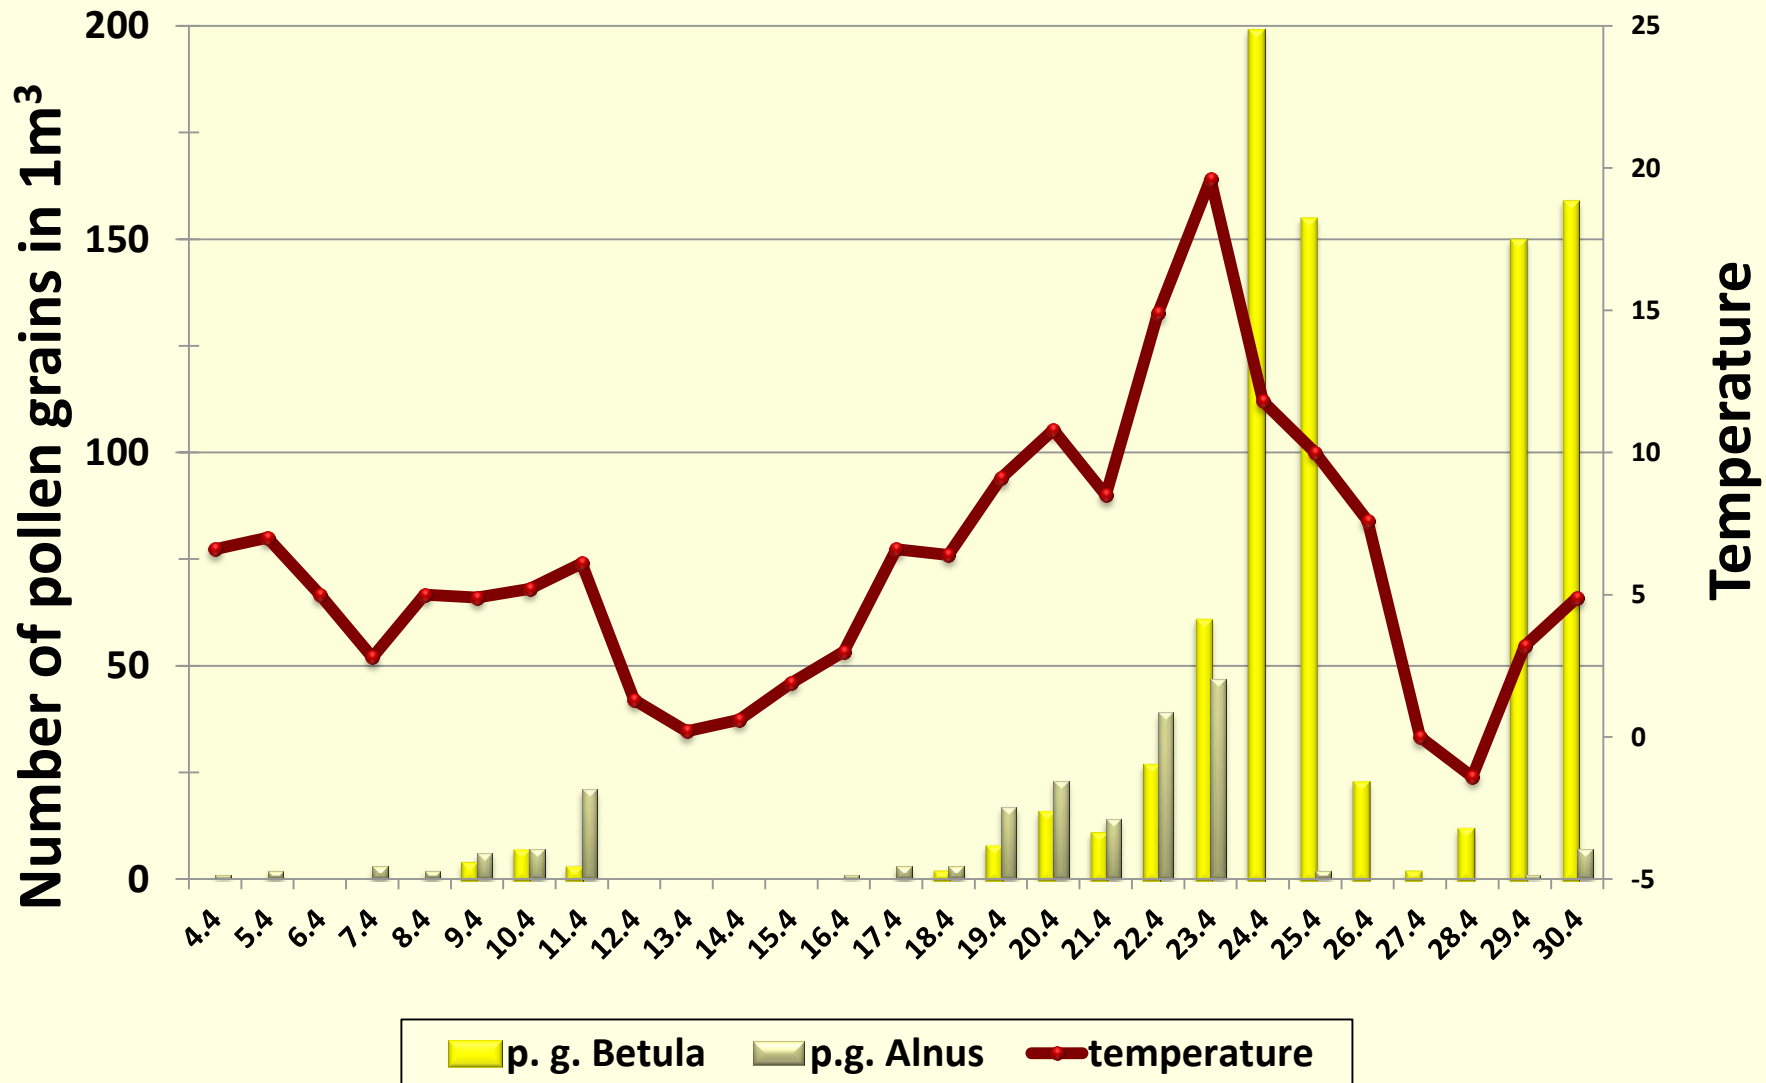

SILAM WINTER SCHOOL

Larisa Novoselova
Maria Remennikova

Perm National Research University

Map of Russia

Perm

Aeropalynology Analyses Places (2010 -2012)

Pollen Grains Ratio

Grossy
plant; 19 %

Arboreal
plant; 81 %

2012

Betula Pollination Dynamics in April

Betula Pollination Dynamics in May

footprint

Do not sneeze, stay healthy!!!