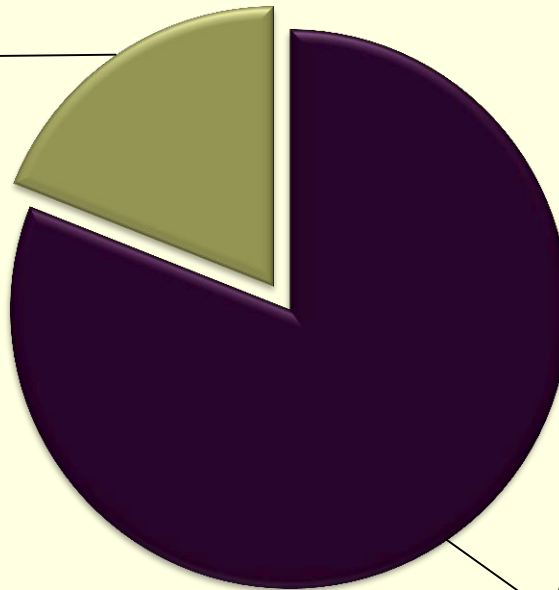

SILAM WINTER SCHOOL

Larisa Novoselova
Maria Remennikova

Perm National Research University

Map of Russia

Perm

Aeropalynology Analyses Places (2010 -2012)

Pollen Grains Ratio

Grossy
plant; 19 %

Arboreal
plant; 81 %

2012

Betula Pollination Dynamics in April

Betula Pollination Dynamics in May

footprint

Do not sneeze, stay healthy!!!